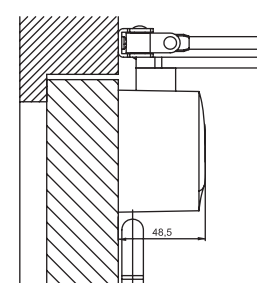

CERTIFICATION:

CE marking

ISEO®

TECHNICAL FEATURES:

Force:

- 2-4 for doors max width 1100 mm
- Change force by screw

Opening max:

- 180°

Valves adjustment:

- Closing speed (180°-15°)
- Latching action (15°-0°)
- Backcheck

Version:

- With standard arm
- With hold open arm

Colour version:

- Silver
- White
- Black

Dimension:

- 232x68x48,5 (body)